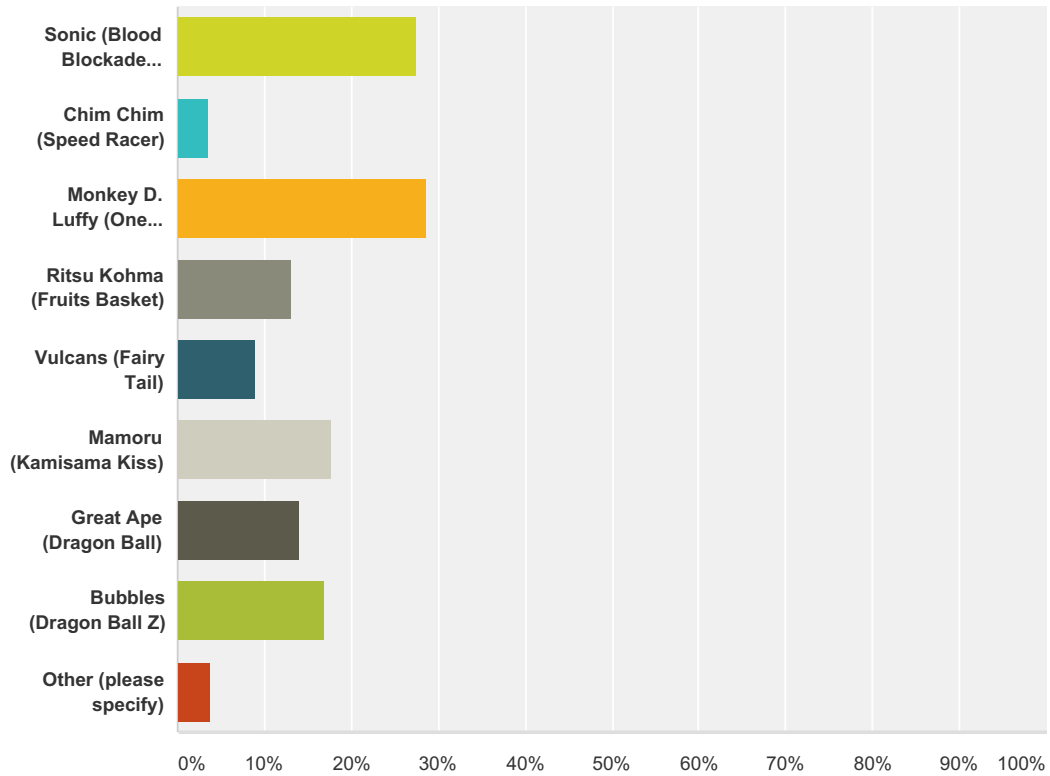

Q1 What is Your Favorite Anime Monkey?

Answered: 1,257 Skipped: 0

Answer Choices	Responses
	27.53% 346
	3.58% 45
	28.56% 359
	13.21% 166
	8.91% 112
	17.66% 222
	13.92% 175
	16.87% 212
Other (please specify)	3.66% 46
Total Respondents: 1,257	